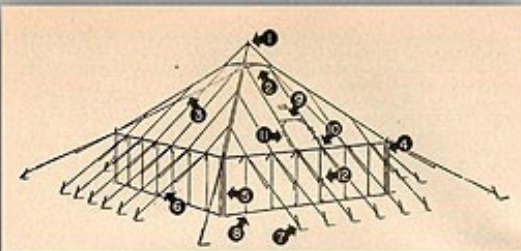

Armbruster Tents for U.S. Defense

WWII U.S. Specification Tents

Tent, Fire-Resistant, Wall, Small, Olive-Drab • Stock No. 24-T-323

8ft 10in wide x 9ft 2in long x 8ft 6in high, 80 square feet. Sleeps 4 comfortably.

PRICE:

- Wall Tent, Small, Olive-Drab Canvas Only $1,530
- Wooden Pole/Stake Kit $510
- Tent Fly 8'x10' Canvas only $375
- Pole/Stake Kit $250

Tent, Fire-Resistant, Wall, Large, Olive Drab • Stock No. 24-T-322

14ft, 6in wide, 15ft, 2 1/4in long, 11ft high, 203 square feet. Sleeps 8 men comfortably.

PRICE:

- Wall, Large, Olive-Drab Canvas Only $2,040
- Wooden Pole/Stake Kit $680
- Tent Fly 21'6" x 14'5" Canvas only $1,122
- Pole/Stake Kit $420

Tent, Fire-Resistant, Pyramidal, M1934, Olive Drab • Stock No. 24-T-320

16ft wide x 16ft long x 11ft High, 256 square feet. Eight man tent introduced in 1934. Ventilation through hood at the top. Rope, and metal slides, brass grommets. Made exactly to WWII Specs.

PRICE:

- Pyramidal, M1934, Olive-Drab Canvas Only $2,295
- Wooden Pole/Stake Kit $765

Tent, Fire-Resistant, Command Post, M1942, Olive Drab • Stock No. 24-T-318-33

7ft Wide x 11ft 10 1/2 inches long x 7ft High, 84 square feet. Office shelter for staff sections or quartering of two officers. Windows with covering flaps.

PRICE:

- M1942 CP Tent Canvas Only $2040
- Wooden Pole/Stake Kit $510

Tent, Fire-Resistant, Squad, M-1942, Olive-Drab, Stock No. 24-T-320-34

Replacement for the M-1934 Tent built to shelter Squad of 12 men. 16ft wide x 32ft 7 1/2 Inches long x 12ft High

- M1942 Squad Tent $5200
- Wooden Pole/Stake Kit $1300

For more information call: (800) 637-4326

armbruster@springnet1.com

www.armbrustertentmaker.com

ARMBRUSTER'S • 8600 old route 66 south, Springfield, IL 62712